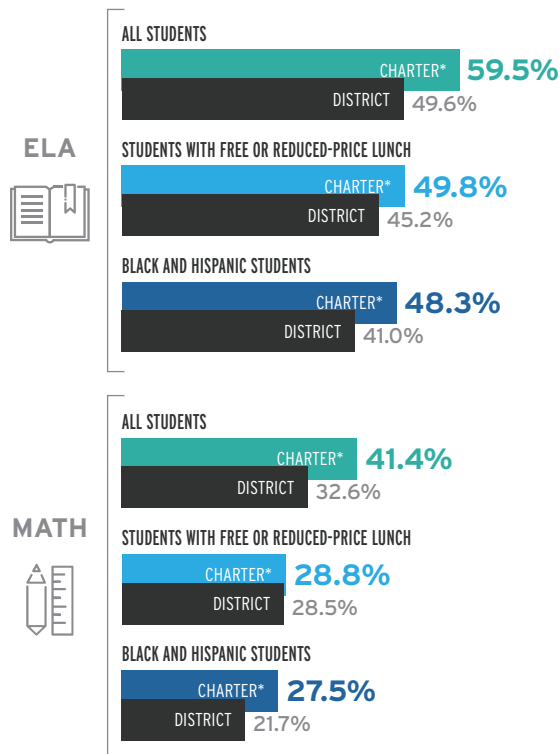

PERFORMANCE

2018-19 Student Achievement Grades 3-11 (Proficiency Rates) *Excludes METS who closed at end of SY2019-20