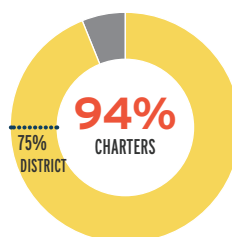

DEMOGRAPHICS

Jersey City charter high schools are graduating **94%** of students within 4 years compared to **75%** in Jersey City district schools.

NEW JERSEY PUBLIC CHARTER SCHOOLS ASSOCIATION

NJCharters.org