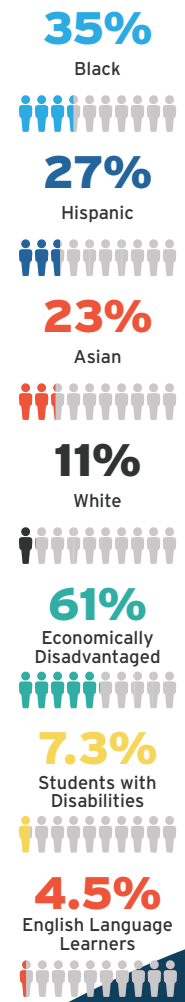

DEMOGRAPHICS

Jersey City charter high schools are graduating **94%** of students within 4 years compared to **75%** in Jersey City district schools.

NEW JERSEY PUBLIC CHARTER SCHOOLS ASSOCIATION

NJCharters.org