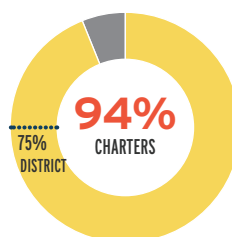

DEMOGRAPHICS

Jersey City charter high schools are graduating **94%** of students within 4 years compared to **75%** in Jersey City district schools.

NEW JERSEY PUBLIC CHARTER SCHOOLS ASSOCIATION

NJCharters.org