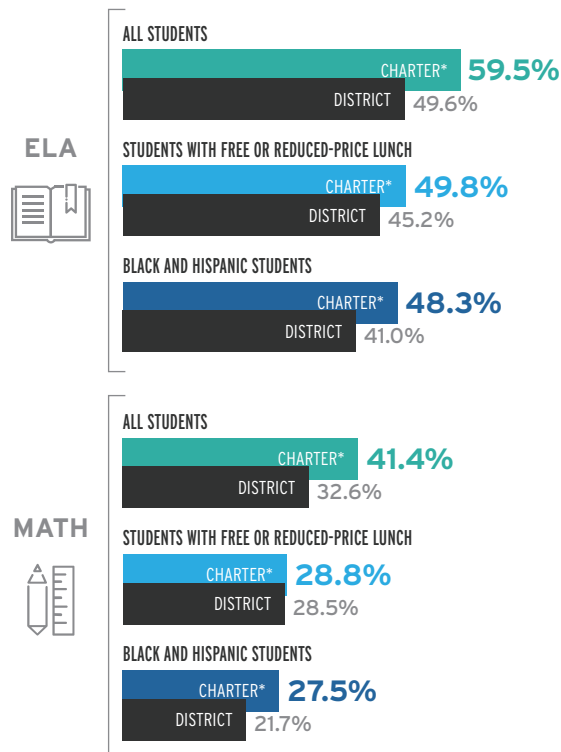

PERFORMANCE

2018-19 Student Achievement Grades 3-11 (Proficiency Rates) *Excludes METS who closed at end of SY2019-20