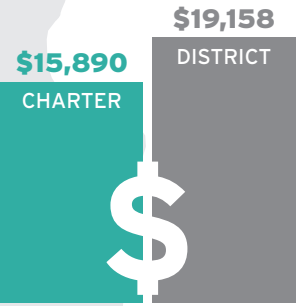

Paterson Charter School Facts

JANUARY 2022

Charter schools in Paterson receive **\$3,268 less**, per pupil, than district schools.

ENROLLMENT

SCHOOLS

- College Achieve Paterson Charter School (2017, K-12)
- Community Charter School of Paterson (2008, K-8)
- John P. Holland Charter School (2011, PK-8)
- Paterson Arts and Science Charter School (2013, K-12)
- Paterson Charter School for Science & Technology (2003, K-12)
- Philip's Academy Charter School of Paterson (2016, K-8)

Parentheses contain the year each charter school opened and the current grade levels it serves.

Paterson charter high schools are graduating **95.5%** of students within 4 years compared to **86.2%** in Paterson district schools.