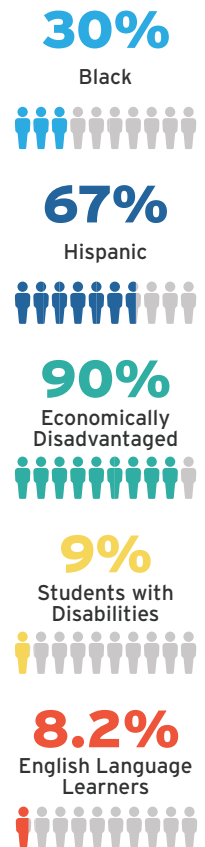

DEMOGRAPHICS

SCHOOLS BY GRADES SERVED