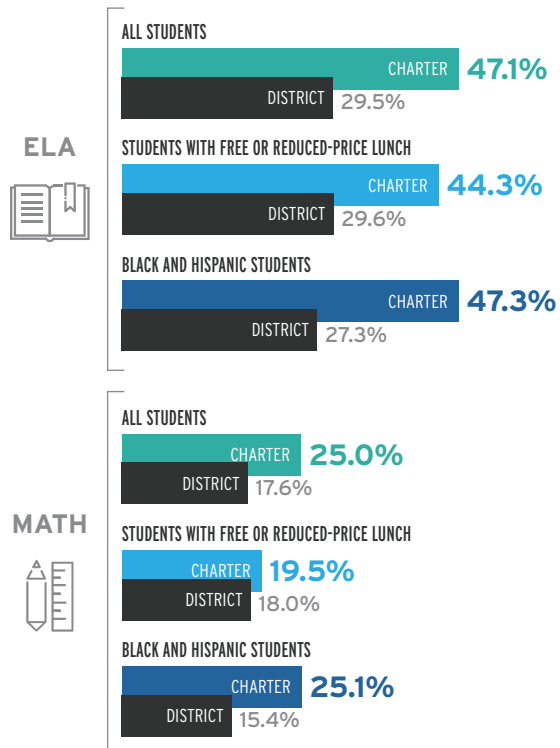

PERFORMANCE

2018–19 Student Achievement Grades 3-11 (Proficiency Rates)