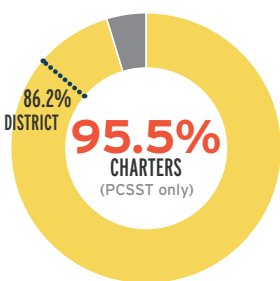

SCHOOLS

- College Achieve Paterson Charter School (2017, K-12)
- Community Charter School of Paterson (2008, K-8)
- John P. Holland Charter School (2011, PK-8)
- Paterson Arts and Science Charter School (2013, K-12)
- Paterson Charter School for Science & Technology (2003, K-12)
- Philip's Academy Charter School of Paterson (2016, K-8)

Parentheses contain the year each charter school opened and the current grade levels it serves.

Paterson charter high schools are graduating **95.5%** of students within 4 years compared to **86.2%** in Paterson district schools.