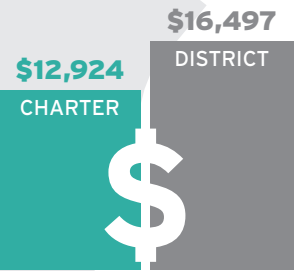

Plainfield Charter School Facts

2020-21

Charter schools in Plainfield receive **\$3,573 less**, per pupil, than district schools.

ENROLLMENT

SCHOOLS

- College Achieve Central Charter School's (2015, K-12)
- Cresthaven Academy Charter School's (2016, K-8)
- The Barack Obama Green Charter High School's (2010, 9-12)
- The Queen City Academy Charter School's (2000, K-12)
- Union County TEAMS (Technology, Engineering, Architecture, Mathematics and Science) Charter School (2005, K-12)