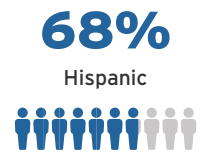

DEMOGRAPHICS