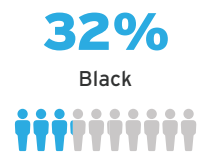

DEMOGRAPHICS