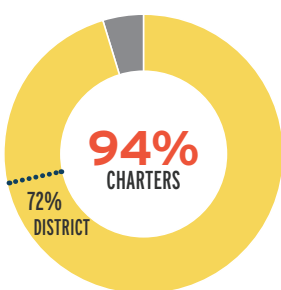

SCHOOLS

- College Achieve Central Charter School's (2015, K-12)
- Cresthaven Academy Charter School's (2016, K-8)
- The Barack Obama Green Charter High School's (2010, 9-12)
- The Queen City Academy Charter School's (2000, K-12)
- Union County TEAMS (Technology, Engineering, Architecture, Mathematics and Science) Charter School (2005, K-12)

Parentheses contain the year each charter school opened and the current grade levels it serves.

Plainfield charter high schools are graduating **94%** of students within 4 years compared to **72%** in Plainfield district schools.