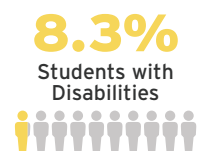

DEMOGRAPHICS