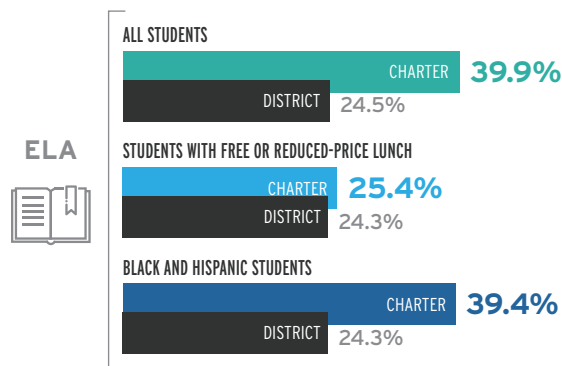

PERFORMANCE

2018-19 Student Achievement Grades 3-11 (Proficiency Rates)

DEMOGRAPHICS

SCHOOLS BY GRADES SERVED