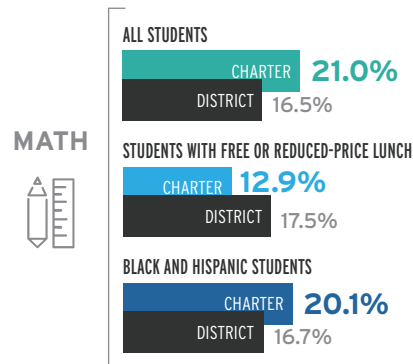

PERFORMANCE

2018-19 Student Achievement Grades 3-11 (Proficiency Rates)

DEMOGRAPHICS

SCHOOLS BY GRADES SERVED