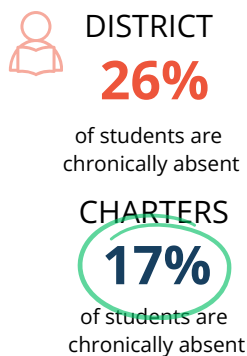

ATTENDANCE