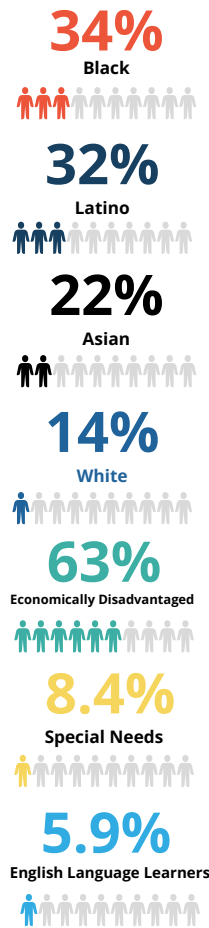

Jersey City

Public Charter School Facts

March 2025

ENROLLMENT

SCHOOLS

- BelovED Community Charter School (2012, K-12)
- Dr. Lena Edwards Academic Charter School (2011, K-8)
- Empowerment Academy Charter School (2015, K-8)
- Jersey City Community Charter School (1997, K-8)
- Jersey City Global Charter School (2013, K-8)
- Jersey City Golden Door Charter School (1998, PreK-8)
- Kindle Education Public Charter School (2024, 6, growing to 6-12)
- Learning Community Charter School (1997, PreK-8)
- Soaring Heights Charter School (1997, K-8)
- The Ethical Community Charter School (2009, K-8)
- University Academy Charter School (2002, 9-12)

Parentheses contain the year each charter school opened and the current grade levels it serves.

GRADUATION

ATTENDANCE

PERFORMANCE

Student Achievement, 2023-24 (Proficiency Rates)

DEMOGRAPHICS

SOURCES: School count & cities/counties (NJDOE Public School Directory, pulled July 2024); Graduation Rates (2023 NJDOE Performance Reports); Enrollment & Demographics (2023-24 NJDOE Fall Enrollment File); Waitlists (Annual Reports and school records);