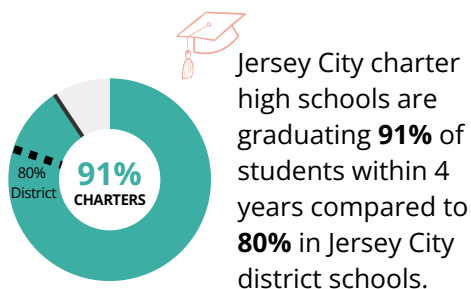

GRADUATION