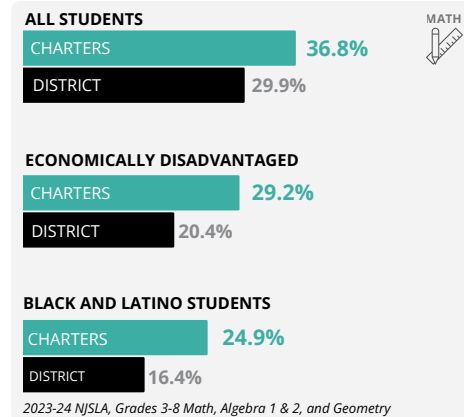

Parentheses contain the year each charter school opened and the current grade levels it serves.

GRADUATION

ATTENDANCE

PERFORMANCE

Student Achievement, 2023-24 (Proficiency Rates)

DEMOGRAPHICS

SOURCES: School count & cities/counties (NJDOE Public School Directory, pulled July 2024); Graduation Rates (2023 NJDOE Performance Reports); Enrollment & Demographics (2023-24 NJDOE Fall Enrollment File); Waitlists (Annual Reports and school records);