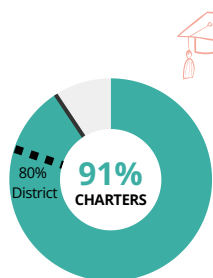

Jersey City

Public Charter School Facts

November 2024

ENROLLMENT

11
NUMBER OF
CHARTER SCHOOLS

6,550
CHARTER
ENROLLMENT

4,200
CHARTER
WAITLIST TOTAL

SCHOOLS

- **BelovED Community Charter School** (2012, K-12)
- **Dr. Lena Edwards Academic Charter School** (2011, K-8)
- **Empowerment Academy Charter School** (2015, K-8)
- **Jersey City Community Charter School** (1997, K-8)
- **Jersey City Global Charter School** (2013, K-8)
- **Jersey City Golden Door Charter School** (1998, PreK-8)
- **Kindle Education Public Charter School** (2024, 6, *growing to 6-12*)
- **Learning Community Charter School** (1997, PreK-8)
- **Soaring Heights Charter School** (1997, K-8)
- **The Ethical Community Charter School** (2009, K-8)
- **University Academy Charter School** (2002, 9-12)

Parentheses contain the year each charter school opened and the current grade levels it serves.

GRADUATION

Jersey City charter high schools are graduating **91%** of students within 4 years compared to **80%** in Jersey City district schools.

ATTENDANCE

DISTRICT
26%

of students are chronically absent

CHARTERS
17%

of students are chronically absent