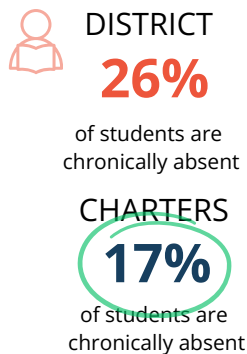

ATTENDANCE