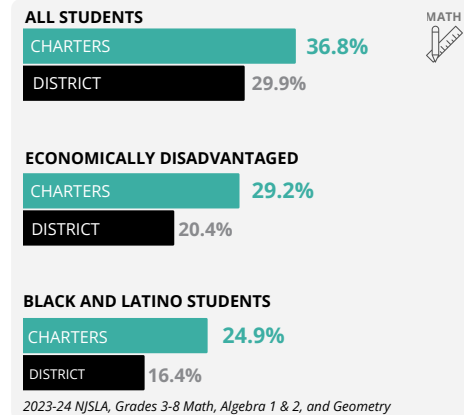

Parentheses contain the year each charter school opened and the current grade levels it serves.

GRADUATION

ATTENDANCE

PERFORMANCE

Student Achievement, 2023-24 (Proficiency Rates)

DEMOGRAPHICS

SOURCES: School count & cities/counties (NJDOE Public School Directory, pulled July 2024); Graduation Rates (2023 NJDOE Performance Reports); Enrollment & Demographics (2023-24 NJDOE Fall Enrollment File); Waitlists (Annual Reports and school records);