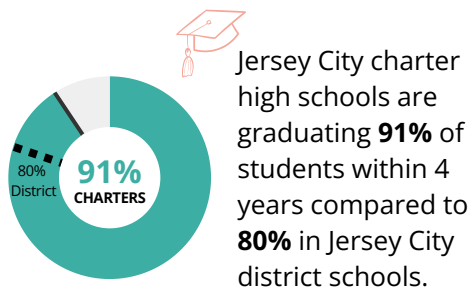

GRADUATION