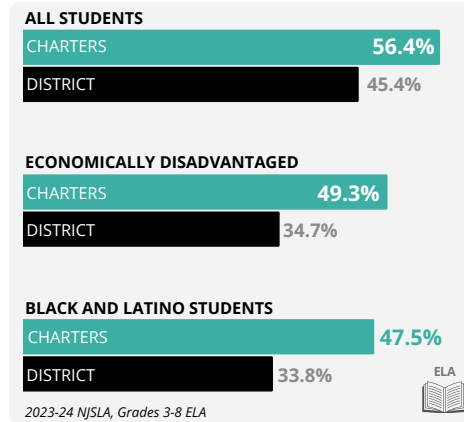

Parentheses contain the year each charter school opened and the current grade levels it serves.

GRADUATION

ATTENDANCE

PERFORMANCE

Student Achievement, 2023-24 (Proficiency Rates)

DEMOGRAPHICS

SOURCES: School count & cities/counties (NJDOE Public School Directory, pulled July 2024); Graduation Rates (2023 NJDOE Performance Reports); Enrollment & Demographics (2023-24 NJDOE Fall Enrollment File); Waitlists (Annual Reports and school records);