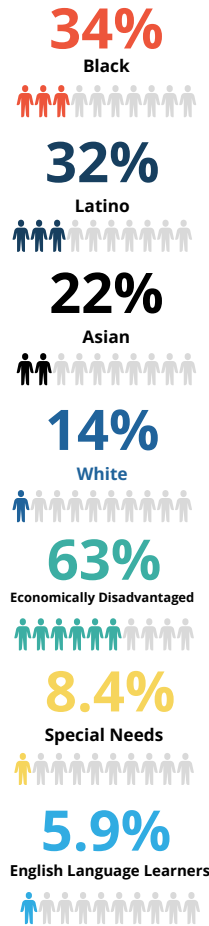

Jersey City

Public Charter School Facts

December 2024

ENROLLMENT

SCHOOLS

- **BelovED Community Charter School** (2012, K-12)
- **Dr. Lena Edwards Academic Charter School** (2011, K-8)
- **Empowerment Academy Charter School** (2015, K-8)
- **Jersey City Community Charter School** (1997, K-8)
- **Jersey City Global Charter School** (2013, K-8)
- **Jersey City Golden Door Charter School** (1998, PreK-8)
- **Kindle Education Public Charter School** (2024, 6, *growing to 6-12*)
- **Learning Community Charter School** (1997, PreK-8)
- **Soaring Heights Charter School** (1997, K-8)
- **The Ethical Community Charter School** (2009, K-8)
- **University Academy Charter School** (2002, 9-12)

Parentheses contain the year each charter school opened and the current grade levels it serves.

GRADUATION

ATTENDANCE

PERFORMANCE

Student Achievement, 2023-24 (Proficiency Rates)

DEMOGRAPHICS

SOURCES: School count & cities/counties (NJDOE Public School Directory, pulled July 2024); Graduation Rates (2023 NJDOE Performance Reports); Enrollment & Demographics (2023-24 NJDOE Fall Enrollment File); Waitlists (Annual Reports and school records);