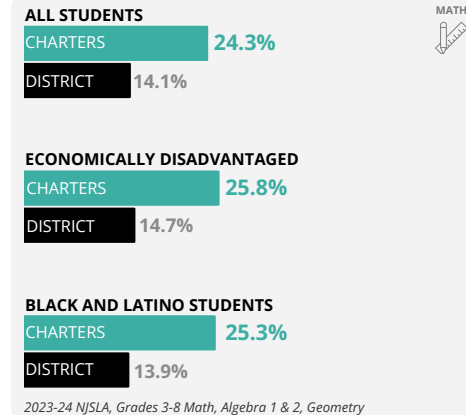

8%
Special Needs

14%
English Language Learners

SCHOOLS BY GRADES SERVED

1
K-8
School

1
Middle-High
School

3
K-12
Schools

SOURCES: School count & cities/counties (NJDOE Public School Directory, pulled July 2024); Graduation Rates (2023 NJDOE Performance Reports); Enrollment & Demographics (2023-24 NJDOE Fall Enrollment File); Waitlists (Annual Reports and school records); Funding (2023-24 State Aid Figures);