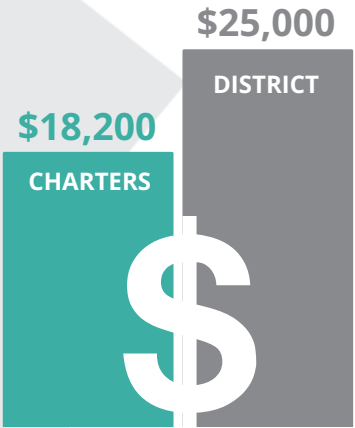

Plainfield

Public Charter School Facts

December 2024

Charter schools in Plainfield receive **\$6,800 less, per-pupil, than district schools.**

ENROLLMENT

5
NUMBER OF
CHARTER SCHOOLS

2,969
CHARTER
ENROLLMENT