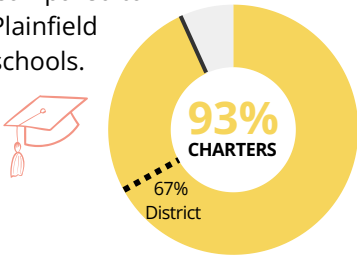

GRADUATION

Plainfield public charter high schools are graduating **93%** of students within 4 years compared to **67%** in Plainfield district schools.

ATTENDANCE

DISTRICT
28%
of students are
chronically absent

CHARTERS
12%
of students are
chronically absent