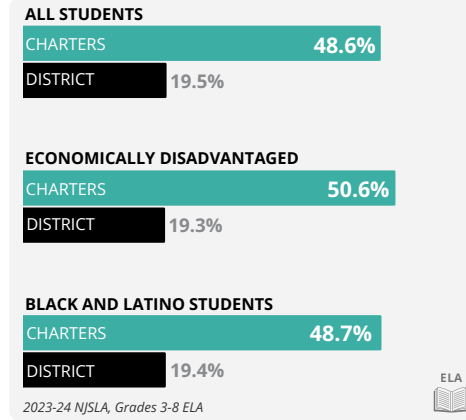

ATTENDANCE

DISTRICT
28%
of students are
chronically absent

CHARTERS
12%
of students are
chronically absent

PERFORMANCE

Student Achievement, 2023-24 (Proficiency Rates)

DEMOGRAPHICS

25%
Black

74%
Latino