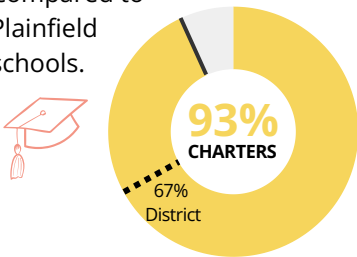

GRADUATION

Plainfield public charter high schools are graduating **93%** of students within 4 years compared to **67%** in Plainfield district schools.

ATTENDANCE

DISTRICT
28%
of students are
chronically absent

CHARTERS
12%
of students are
chronically absent