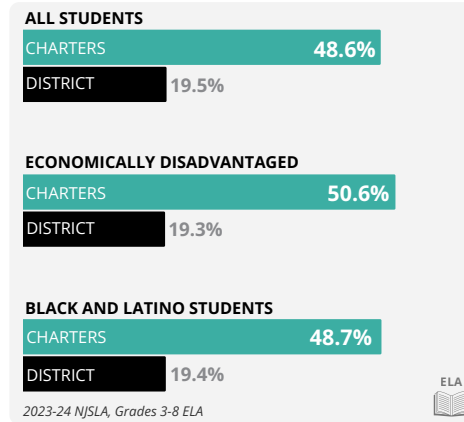

ATTENDANCE

DISTRICT
28%
of students are
chronically absent

CHARTERS
12%
of students are
chronically absent

PERFORMANCE

Student Achievement, 2023-24 (Proficiency Rates)

DEMOGRAPHICS

SCHOOLS BY GRADES SERVED

1
K-8
School