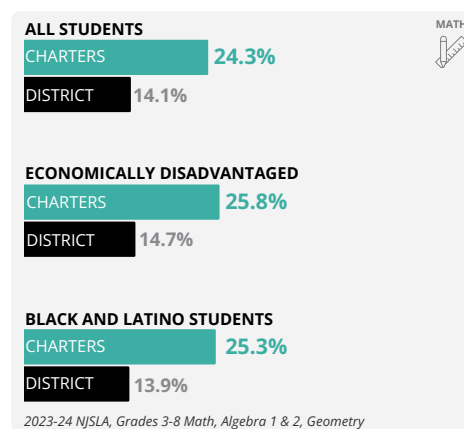

ATTENDANCE

DISTRICT
28%
of students are
chronically absent

CHARTERS
12%
of students are
chronically absent

PERFORMANCE

Student Achievement, 2023-24 (Proficiency Rates)

DEMOGRAPHICS

SCHOOLS BY GRADES SERVED

1
K-8
School