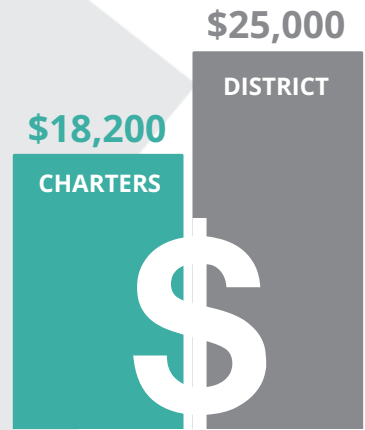

Plainfield

Public Charter School Facts

March 2025

Charter schools in Plainfield receive **\$6,800 less, per-pupil, than district schools.**

ENROLLMENT

5
NUMBER OF
CHARTER SCHOOLS

3,235
CHARTER
ENROLLMENT

940
CHARTER
WAITLIST TOTAL